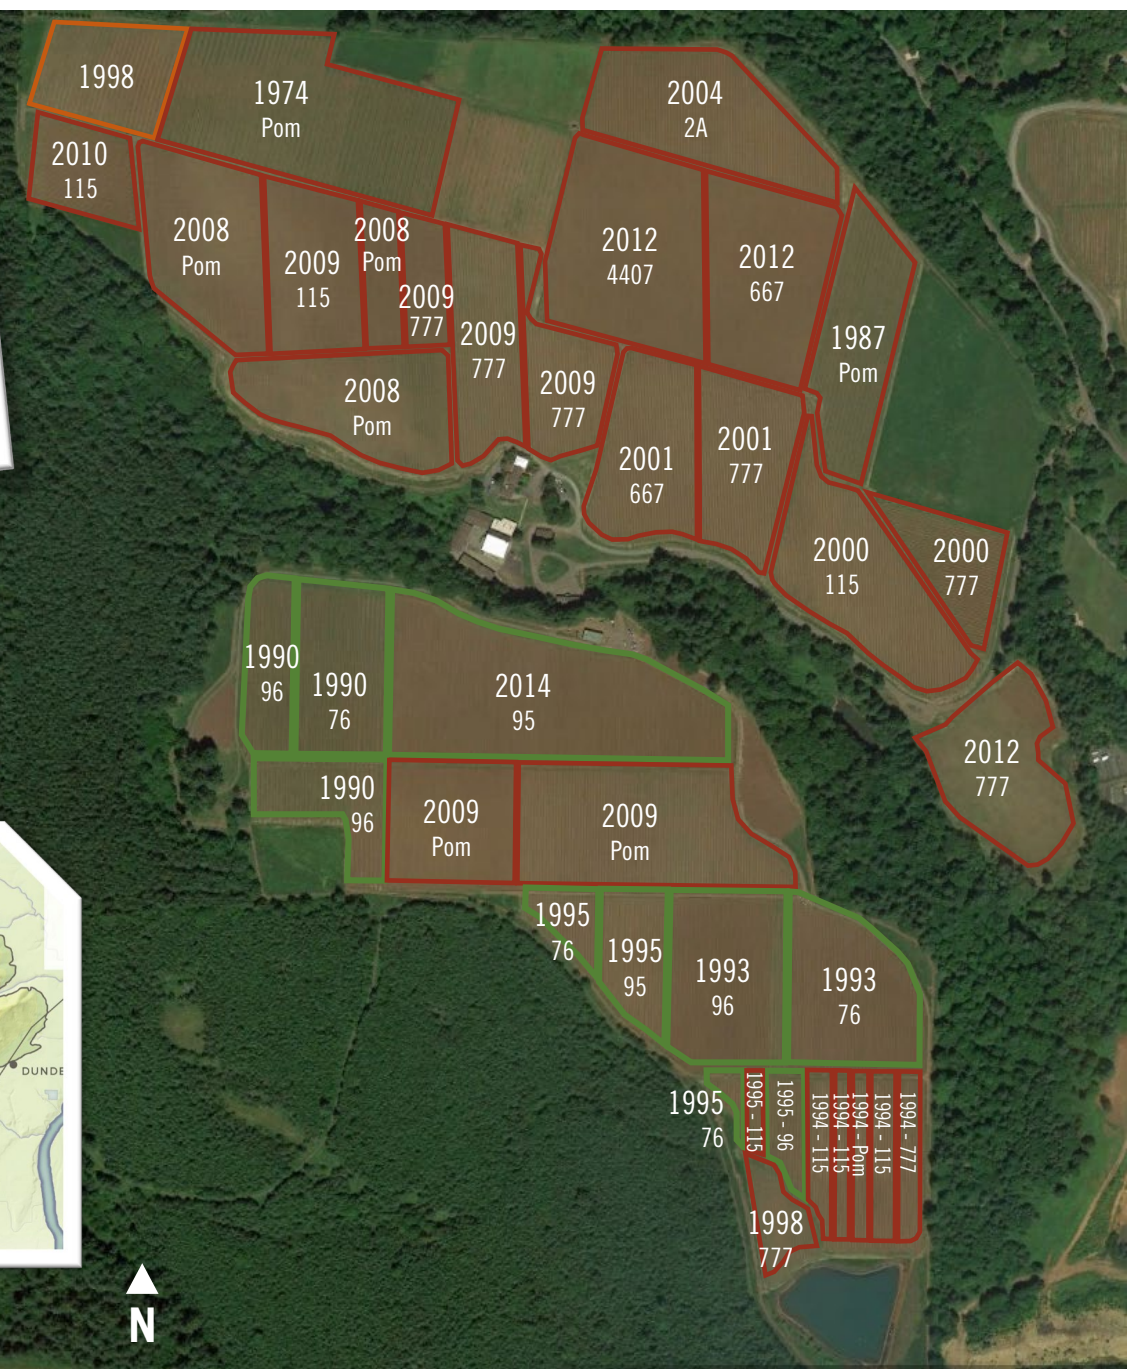

ARGYLE

KNUDSEN VINEYARD

AVA: Dundee Hills
Acres: 123 planted
Elevation: 500' - 1000'
Varieties:

- Pinot Noir
- Chardonnay
- Pinot Meunier

Soil: Red Jory

Graphics: Oregon Wine Board