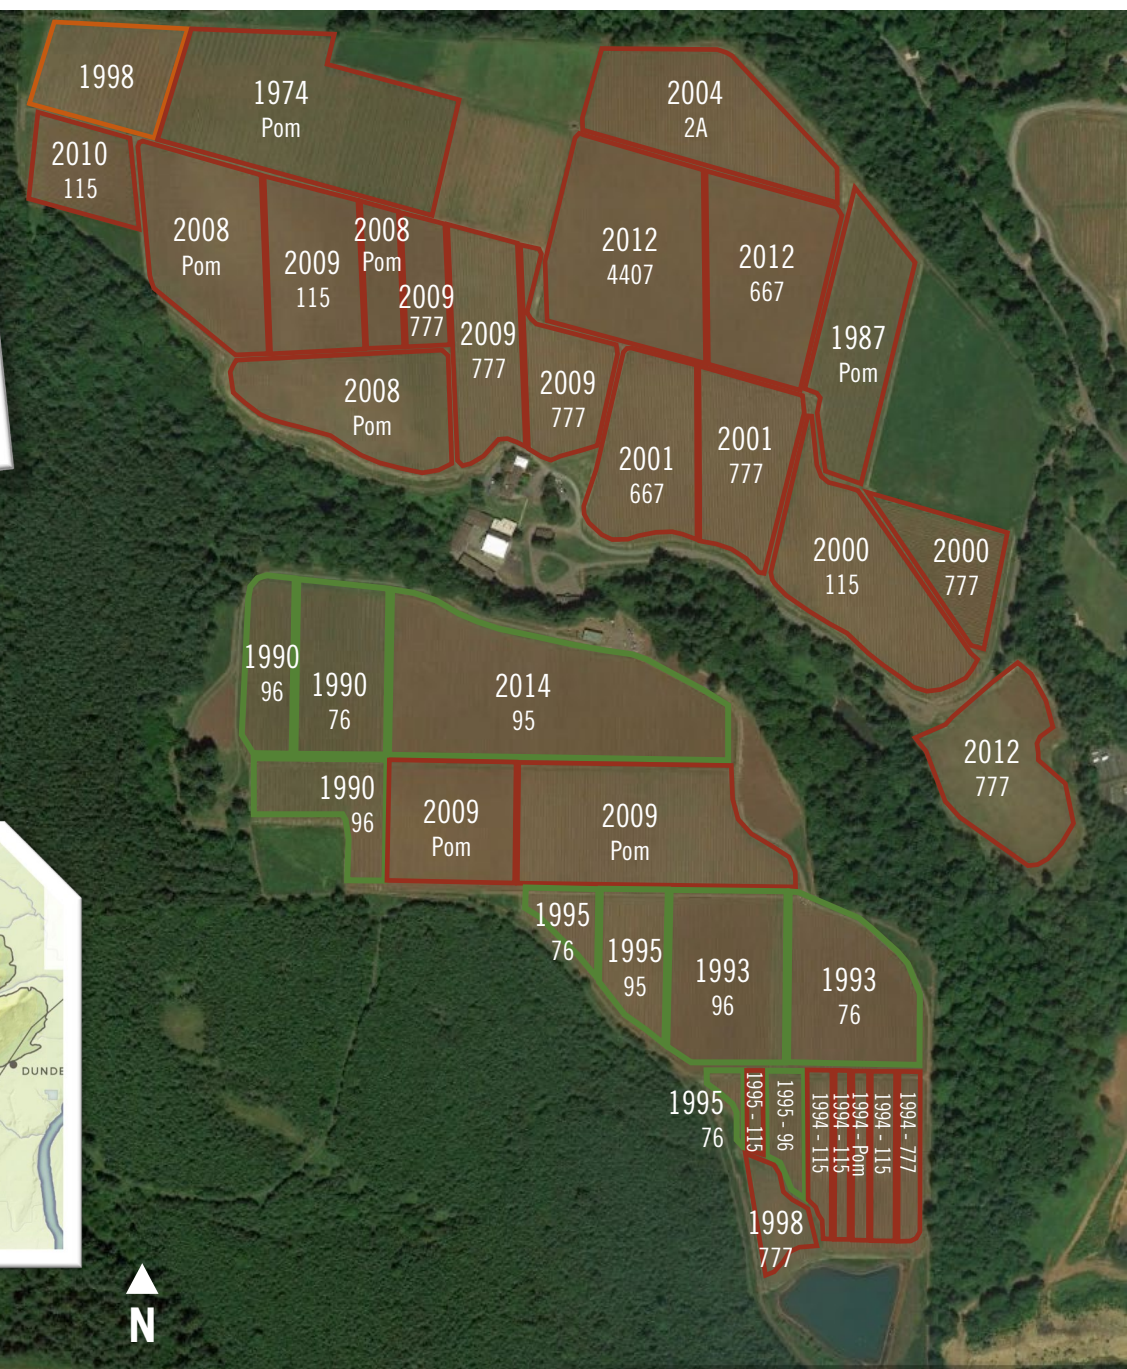

ARGYLE

KNUDSEN VINEYARD

AVA: Dundee Hills
Acres: 124 planted
Elevation: 630' - 1000'
Varieties:

- Pinot Noir
- Chardonnay
- Pinot Meunier

Soil: Red Jory

Graphics: Oregon Wine Board